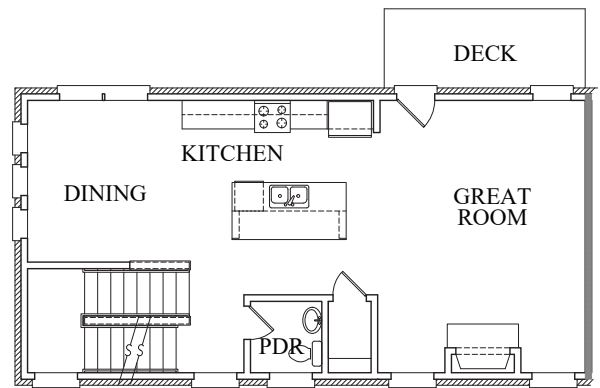

AT BROOKWOOD

THE CORNELL

LOWER LEVEL

MAIN LEVEL

UPPER LEVEL

TERRACE LEVEL

Ed Olwine
c. 404.245.3383
o. 404.237.5000

Atlanta Fine Homes | Sotheby's
INTERNATIONAL REALTY