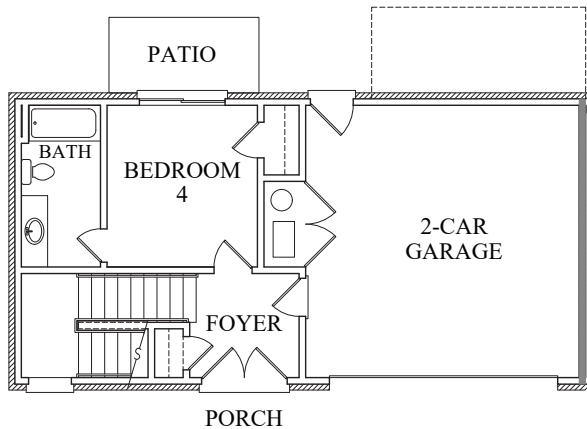

AT BROOKWOOD

THE CORNELL

LOWER LEVEL

MAIN LEVEL

UPPER LEVEL

TERRACE LEVEL

Ed Olwine
c. 404.245.3383
o. 404.237.5000

Atlanta Fine Homes | Sotheby's
INTERNATIONAL REALTY