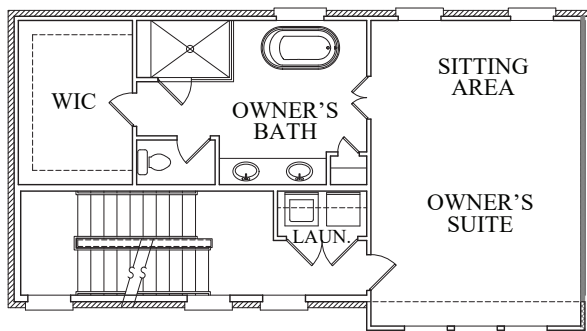

AT BROOKWOOD

THE CORNELL

LOWER LEVEL

MAIN LEVEL

UPPER LEVEL

TERRACE LEVEL

Ed Olwine
c. 404.245.3383
o. 404.237.5000

Atlanta Fine Homes | Sotheby's
INTERNATIONAL REALTY